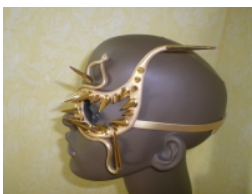

LM111

Reference: LM111 [Web link](#)

Leather patch totally handmade. Decorated with glass stone and metal pieces. Colours: Golden, Black, White, Red

Visit our website [www.leatherdesigns.es/](http://www.leatherdesigns.es/)