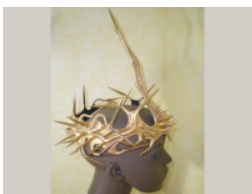

SPECIAL MASKS

LM115

Reference: LM115 [Web link](#)

Leather crown with metal pieces and glitters. Cloth lined

Visit our website www.leatherdesigns.es/