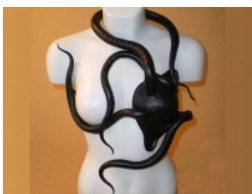

LM075

Reference: LM075 [Web link](http://www.leatherdesigns.es)

Colours: Red/ Black Leather bra totally handmade. Unic size: 90

Visit our website www.leatherdesigns.es/