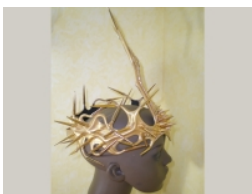

SPECIAL MASKS

LM115

Reference: LM115 [Web link](#)

Leather crown with metal pieces and glitters. Cloth lined

Visit our website [www.leatherdesigns.es/](http://www.leatherdesigns.es/)