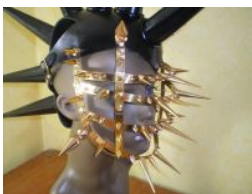

LM130

Reference: LM130 [Web link](#)

Leather Mask with metal pieces. Colours: Black Cloth lined, adaptable with straps and buckles to the head size.

Visit our website www.leatherdesigns.es/