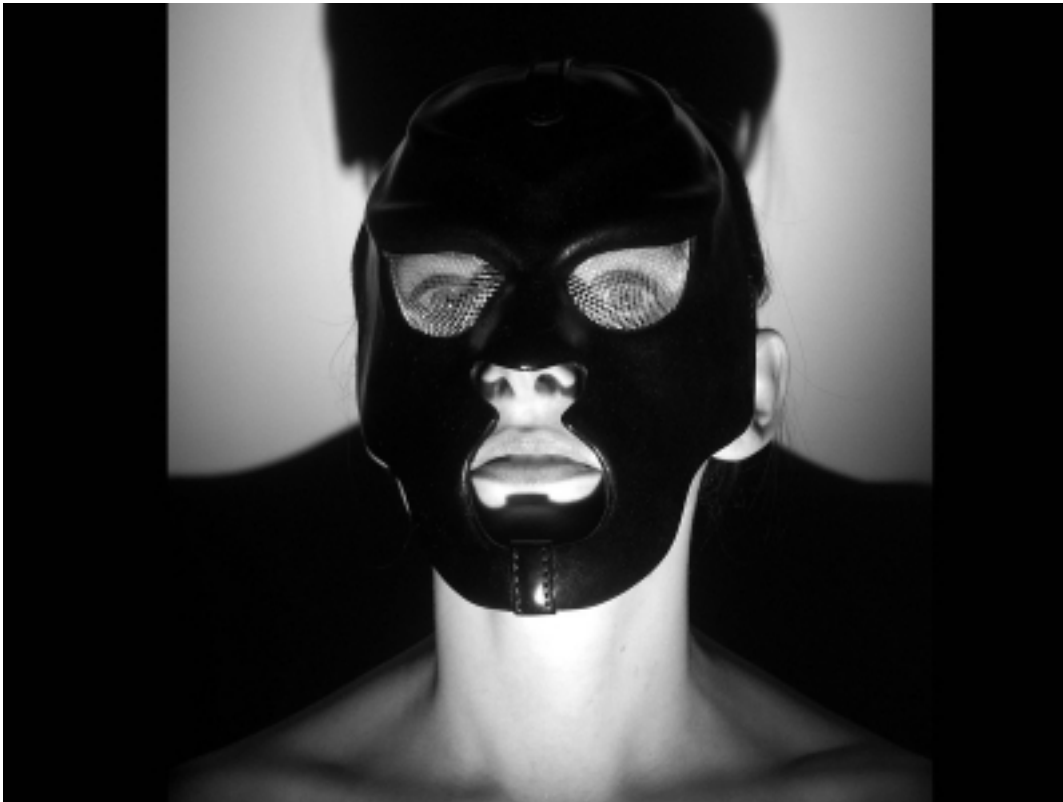

LM021

Reference: LM021 [Web link](http://www.leatherdesigns.es/)

Colours: Red/Black Cloth lined to prevent any allergies. Comfortable and adaptable.

Visit our website www.leatherdesigns.es/