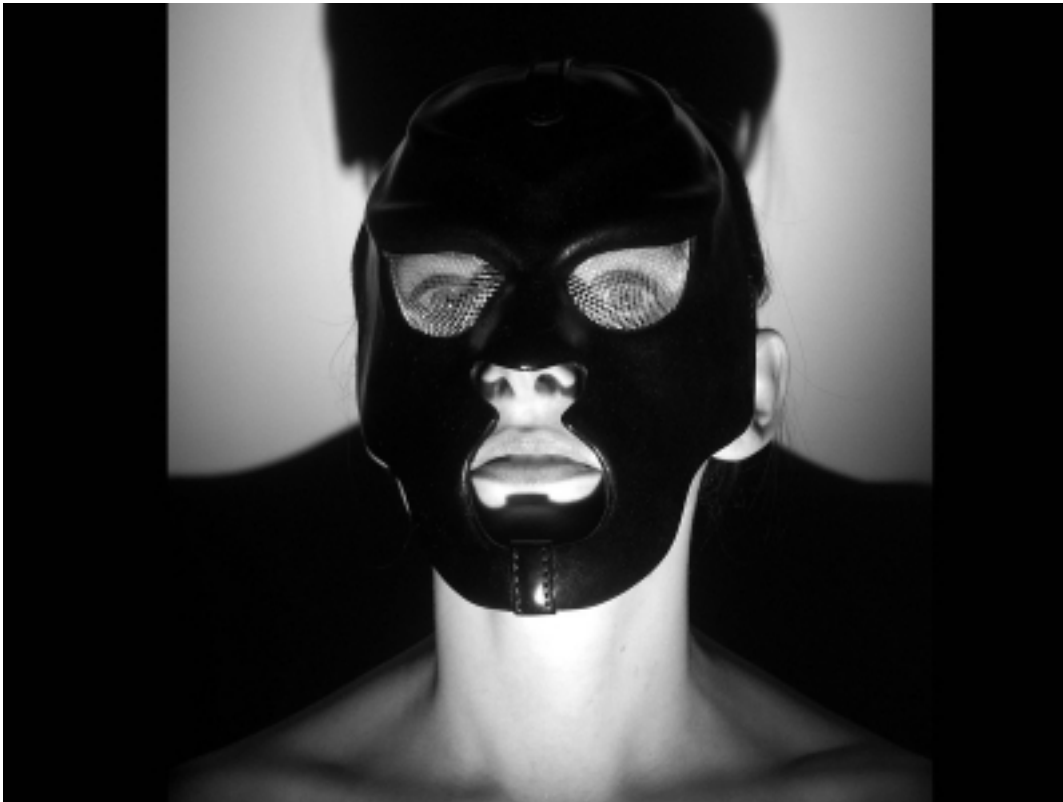

LM021

Reference: LM021 [Web link](#)

Colours: Red/Black Cloth lined to prevent any allergies. Comfortable and adaptable.

Visit our website www.leatherdesigns.es/