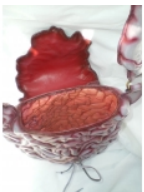

ACCESORIES

intestine bag

Reference: LM050 [Web link](#)

Leather Bag.Measures: 30 x 25 cm

Visit our website www.leatherdesigns.es/