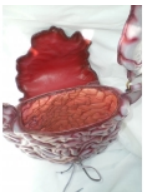

intestine bag

Reference: LM050 [Web link](#)

Leather Bag.Measures: 30 x 25 cm

Visit our website www.leatherdesigns.es/