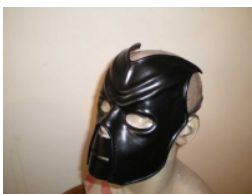

LM068

Reference: LM068 [Web link](#)

Colours: Red/Black Cloth lined to prevent any allergies. Comfortable and adaptable.

Visit our website www.leatherdesigns.es/