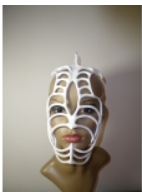

FANTASY/LUXURY COLLECTION

LM071

Reference: LM071 [Web link](#)

Colours: Red/Black  
Cloth lined to prevent any allergies. Comfortable and adaptable.

Visit our website [www.leatherdesigns.es/](http://www.leatherdesigns.es/)