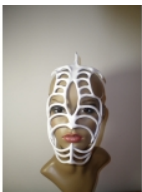

FANTASY/LUXURY COLLECTION

LM071

Reference: LM071 [Web link](#)

Colours: Red/Black
Cloth lined to prevent any allergies. Comfortable and adaptable.

Visit our website www.leatherdesigns.es/