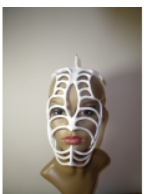

FANTASY/LUXURY COLLECTION

LM071

Reference: LM071 [Web link](http://www.leatherdesigns.es)

Colours: Red/Black  
Cloth lined to prevent any allergies. Comfortable and adaptable.

Visit our website [www.leatherdesigns.es/](http://www.leatherdesigns.es/)