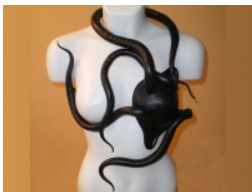

LM075

Reference: LM075 [Web link](http://www.leatherdesigns.es/)

Colours: Red/ BlackLeather bra totally handmade.Unic size: 90

Visit our website www.leatherdesigns.es/