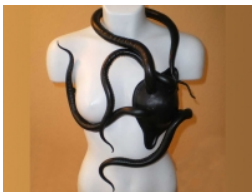

LM075

Reference: LM075 [Web link](http://www.leatherdesigns.es)

Colours: Red/ Black Leather bra totally handmade. Unic size: 90

Visit our website [www.leatherdesigns.es/](http://www.leatherdesigns.es/)