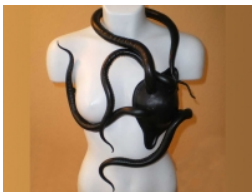

LM075

Reference: LM075 [Web link](http://www.leatherdesigns.es)

Colours: Red/ Black Leather bra totally handmade. Unic size: 90

Visit our website www.leatherdesigns.es/