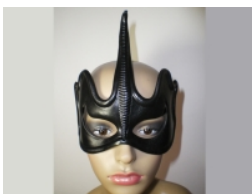

CASUAL COLLECTION

LM009

Reference: LM009 [Web link](#)

Colours: Red/Black Cloth lined to prevent any allergies. Comfortable and adaptable.

Visit our website www.leatherdesigns.es/